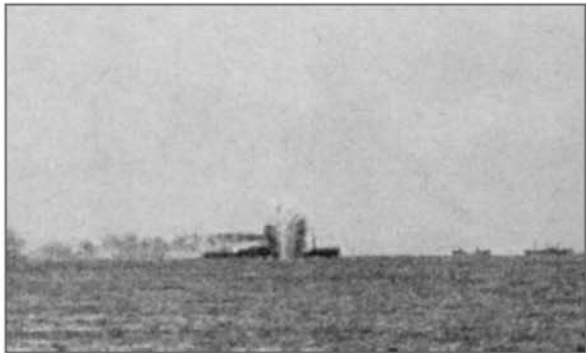

From: Armed merchant cruiser—JERVIS BAY (500 KC)³⁹—14164 gross tons
To: Any British Man of War
1 B C 328 - 12 - 208 Y Z U R 15⁴⁰
One battleship bearing 328, dist. 12 miles, course 208 from position indicated

Self Sacrifice

Painted by Frank H Mason

Surg Lt Cdr T G Evans RNVR KIA on board HMS JERVIS BAY sunk while protecting Convoy HX-84