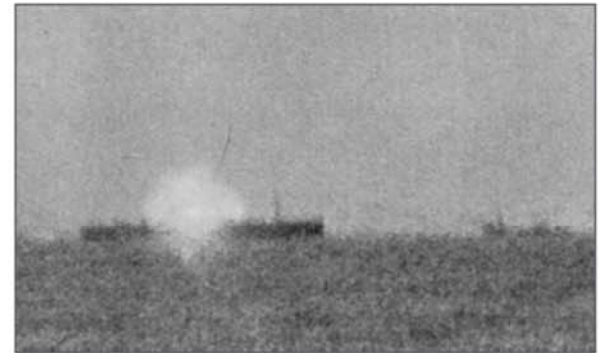

From: Armed merchant cruiser—JERVIS BAY (500 KC)³⁹—14164 gross tons
To: Any British Man of War
1 B C 328 - 12 - 208 Y Z U R 15⁴⁰
One battleship bearing 328, dist. 12 miles, course 208 from position indicated

Self Sacrifice

Painted by Frank H Mason

Surg Lt Cdr T G Evans RNVR KIA on board HMS JERVIS BAY sunk while protecting Convoy HX-84